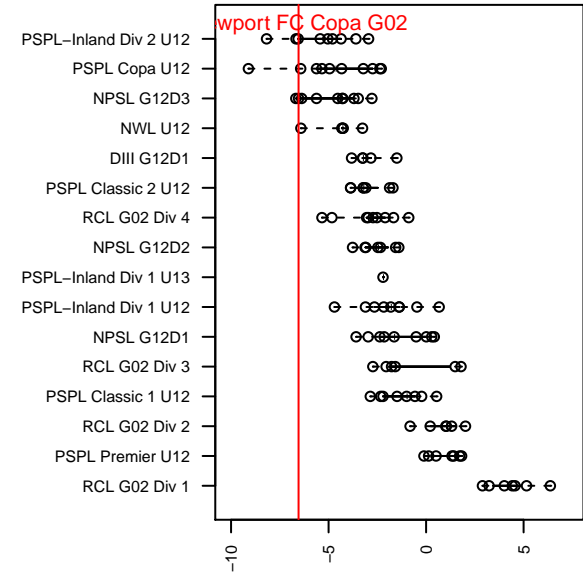

# Newport FC Copa G02

Newport Youth SC  
Bellevue, WA  
G02 total strength=126  
attack=0.1 defense=0.09  
fall league = NPSL G12D3

alt names used:  
Newport FC Copa 02  
Newport FC Copa G02

Venues played:  
2014 NPSL G12D3  
2014 Founders Cup G02

**attack and defense variance (black dot)  
relative to other teams  
and top 10 in region**

**attack and defense rating  
relative to others at age  
and all opponents in last 13 months**

**Performance relative to 13 month average**