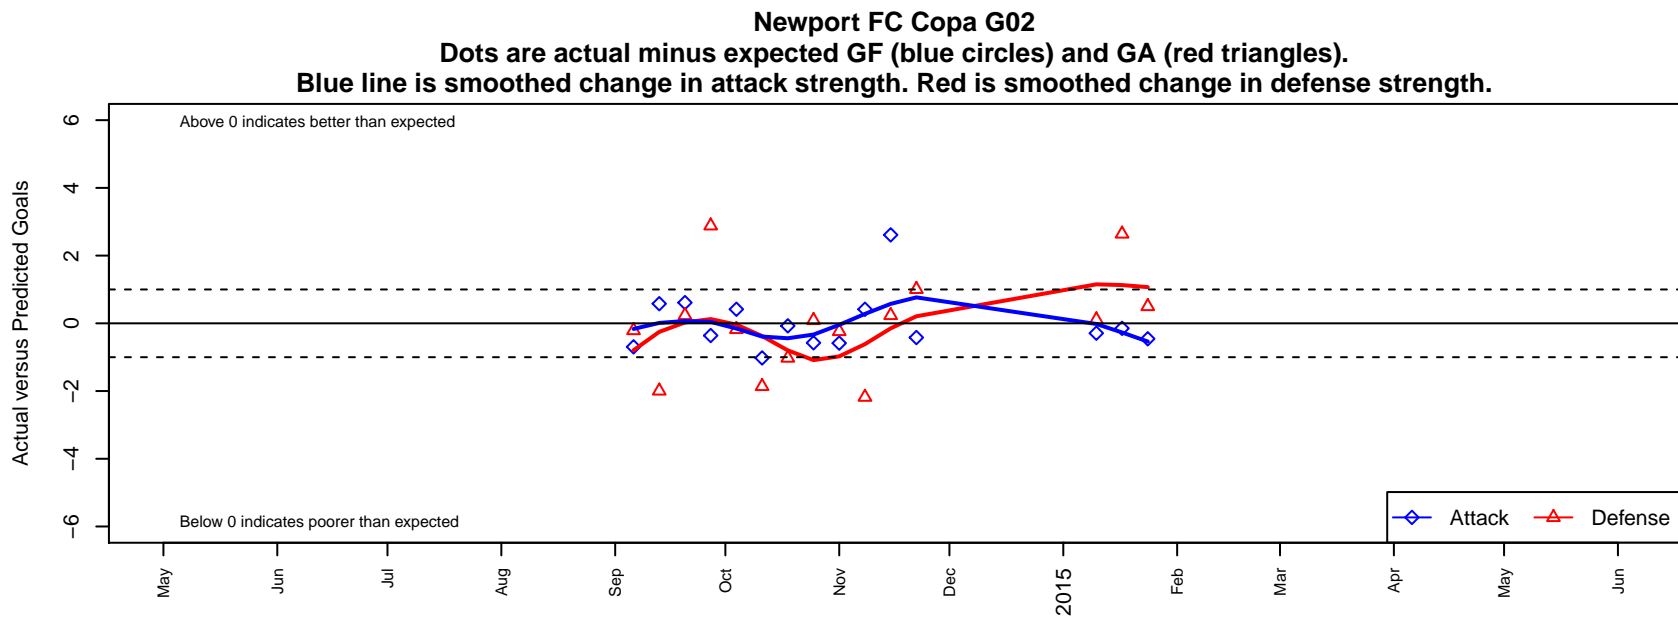

# Newport FC Copa G02

Newport Youth SC  
Bellevue, WA  
G02 total strength=126  
attack=0.1 defense=0.09  
fall league = NPSL G12D3

alt names used:  
Newport FC Copa 02  
Newport FC Copa G02

Venues played:  
2014 NPSL G12D3  
2014 Founders Cup G02

**attack and defense variance (black dot)  
relative to other teams  
and top 10 in region**

**attack and defense rating  
relative to others at age  
and all opponents in last 13 months**

**Performance relative to 13 month average**