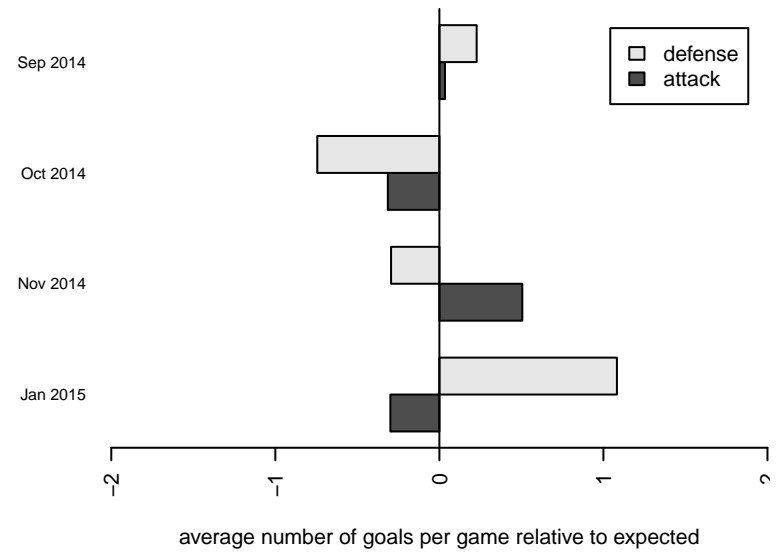

# Newport FC Copa G02

Newport Youth SC  
Bellevue, WA  
G02 total strength=126  
attack=0.1 defense=0.09  
fall league = NPSL G12D3

alt names used:  
Newport FC Copa 02  
Newport FC Copa G02

Venues played:  
2014 NPSL G12D3  
2014 Founders Cup G02

**attack and defense variance (black dot)  
relative to other teams  
and top 10 in region**

**attack and defense rating  
relative to others at age  
and all opponents in last 13 months**

**Performance relative to 13 month average**

**Performance relative to 13 month average**

<b>date</b>	<b>home</b>		<b>away</b>		<b>venue</b>	<b>pred.home</b>	<b>pred.away</b>
2015-01-24	SGESC Fusion Red G02	4	Newport FC Copa G02	0	2014 Founders Cup G02	4.50	0.46
2015-01-17	Newport FC Copa G02	0	Crossfire Select Miller G02	7	2014 Founders Cup G02	0.15	9.64
2015-01-10	Seattle United S Blue G02	6	Newport FC Copa G02	0	2014 Founders Cup G02	6.11	0.29
2014-11-22	Newport FC Copa G02	0	Snohomish United Red G02	2	2014 NPSL G12D3	0.42	3.00
2014-11-15	Seattle United S White G02	3	Newport FC Copa G02	3	2014 NPSL G12D3	3.23	0.39
2014-11-08	Crossfire Select McCool G02	5	Newport FC Copa G02	1	2014 NPSL G12D3	2.82	0.58
2014-11-01	Newport FC Copa G02	0	SCORE Patriots Blue G02	3	2014 NPSL G12D3	0.59	2.76
2014-10-25	BIFC Blue G02	1	Newport FC Copa G02	0	2014 NPSL G12D3	1.09	0.58
2014-10-18	Newport FC Copa G02	1	Mukilteo Rush Nero G02	2	2014 NPSL G12D3	1.07	0.98
2014-10-11	Seattle United NE Blue G02	3	Newport FC Copa G02	0	2014 NPSL G12D3	1.14	1.02
2014-10-04	Newport FC Copa G02	1	Crossfire Select McCool G02	3	2014 NPSL G12D3	0.58	2.82
2014-09-27	Kent United White G02	2	Newport FC Copa G02	0	2014 NPSL G12D3	4.88	0.36
2014-09-20	Newport FC Copa G02	1	Seattle United S White G02	3	2014 NPSL G12D3	0.39	3.23
2014-09-13	Snohomish United Red G02	5	Newport FC Copa G02	1	2014 NPSL G12D3	3.00	0.42
2014-09-06	Newport FC Copa G02	0	ISC Gunners Select G02	3	2014 NPSL G12D3	0.70	2.79